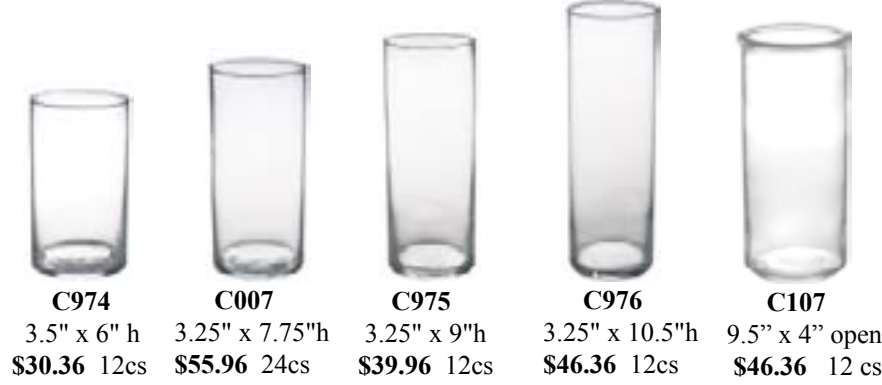

7-4134
6x12, 5x10, 4x7.75"
Set 3 Clear Cylinders
\$87.16 4 sets/cs

C974 3.5" x 6" h **\$30.36** 12cs
C007 3.25" x 7.75" h **\$55.96** 24cs
C975 3.25" x 9" h **\$39.96** 12cs
C976 3.25" x 10.5" h **\$46.36** 12cs
C107 9.5" x 4" open **\$46.36** 12 cs