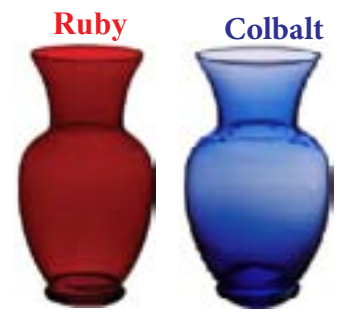

- 11" Spring Garden Vase $36.76 6 cs
  opening 4.25"
- 4042-312 Ivy Frost
- 4042-146 Purple Passion
- 4042-13 Ruby
- 4042-287 Matte Violet
- 4042-291 Matte Blush Rose
- 4042-60 Colbalt Blue